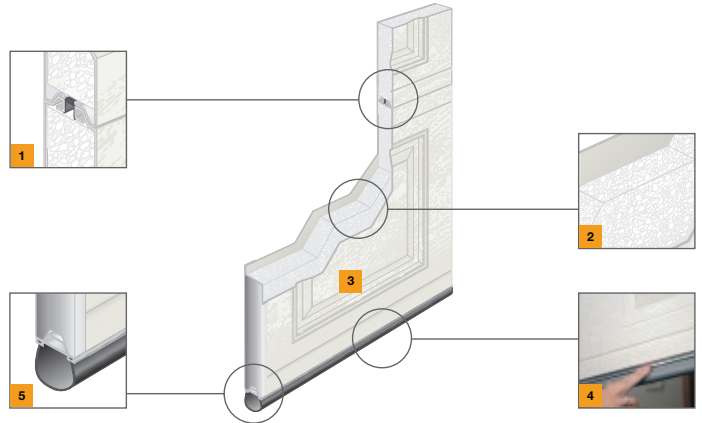

Low Maintenance

Luxury Level

PANEL DESIGN OPTIONS

1 Short Raised (Traditional)

4 Cottage

2 Long Raised (Ranch)

5 Shaker

3 Country

6 Flush

SAFETY, DURABILITY, EFFICIENCY

Choose from six classy woodgrain textured panel designs – Country, Cottage, Shaker and more, with our Therma Tech 3500. The 2" thick panel, made with our 3-layer steel front and back construction and insulating polystyrene core, provides very good thermal efficiency (R-10.4 thermal rating). Unbeatable protection against the elements is achieved through our thermal break / tongue and groove section joints, which create a weathertight seal.

Tongue & Groove Section Joints **1**

Precisely designed thermally broken section joints and flexible joint seal reduce air infiltration and create weather tight enclosure.

Sandwich Construction **2**

3-layer steel front and back construction with insulating polystyrene core increases energy savings.