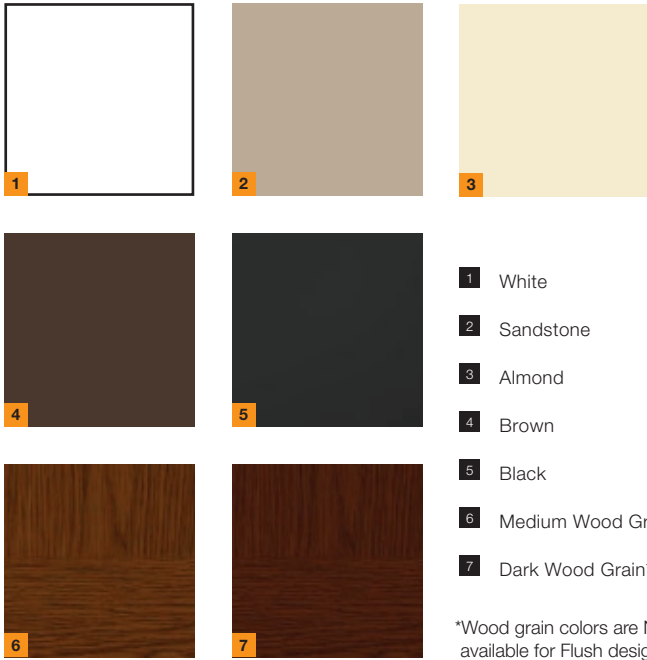

Bottom Weather Seal **5**

Keeps out wind, rain, debris and other elements for added energy savings.

COLOR OPTIONS

- 1 White
- 2 Sandstone
- 3 Almond
- 4 Brown
- 5 Black
- 6 Medium Wood Grain*
- 7 Dark Wood Grain*