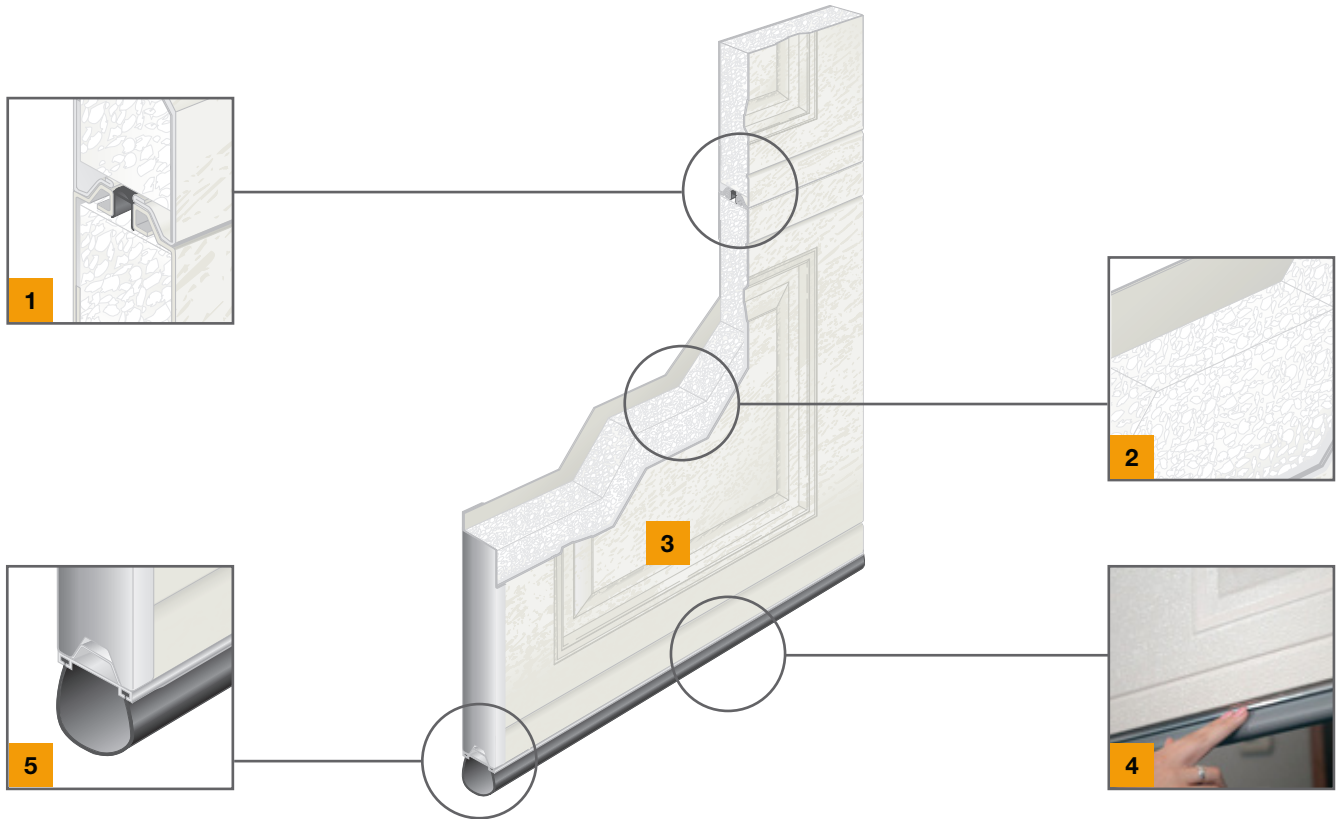

Therma Tech 3500

Panel Features

The Industry Leader in Innovative Door Safety, Durability, and Efficiency

Tongue & Groove Section Joints **1**

Precisely designed thermally broken section joints and flexible joint seal reduce air infiltration and create weather tight enclosure.

Sandwich Construction **2**

3-layer steel front and back construction with insulating polystyrene core increases energy savings.

Panel Embossment **3**

Easy to clean woodgrain texture, galvanized and finish painted steel provide years of trouble-free performance and beauty.

Aluminum Retainer **4**

Hörmann minimizes floor corrosion by utilizing an aluminum bottom seal retainer that never rusts and is more durable than brittle plastic retainers.

Bottom Weather Seal **5**

Keeps out wind, rain, debris and other elements for added energy savings.