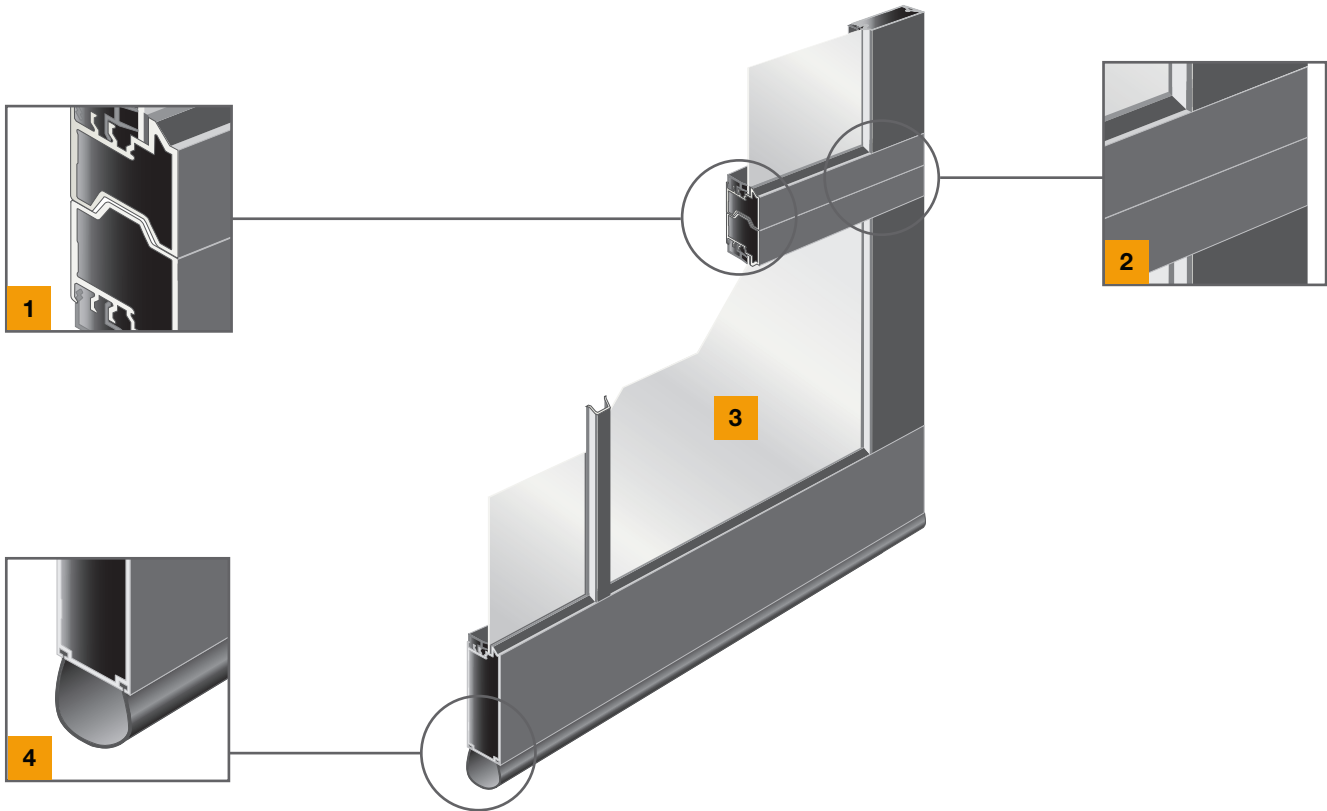

Tongue & Groove Section Joints **1**

Precisely designed section joints with compressible gasket reduce air infiltration and create weather tight seal.

Glass Options **3**

1/8" Satin Etch Glass, 7/32" White Laminate or 7/32" Black Laminate glass options offer exceptional look.

Anodized Aluminum Frame **2**

Frame members are mechanically fastened at joints creating an exceptionally high strength door frame.

Bottom Weather Seal **4**

Keeps out wind, rain, debris and other elements for added energy savings.