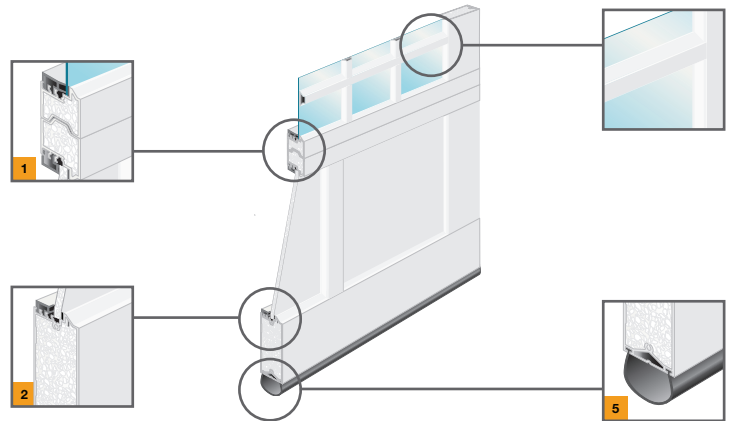

## STYLE, DURABILITY, SAFETY

The elegant charm of a classic wooden carriage house style door meets durable, maintenance-free construction. Our latest manufacturing technology combines a modern, aluminum garage door with the sophisticated appearance of classic, natural wood. Insulated 2" thick aluminum panels integrated with commercial grade extruded aluminum overlays create a strong, weather resistant door (R-5.6 thermal rating).

**Tongue & Groove Section Joints** 1

Precisely designed thermally broken section joints reduce air infiltration and create weather-tight seal.

**Standard Insulation** 2

Framing members and aluminum panels have a polystyrene core insulation for thermal and acoustic advantages.