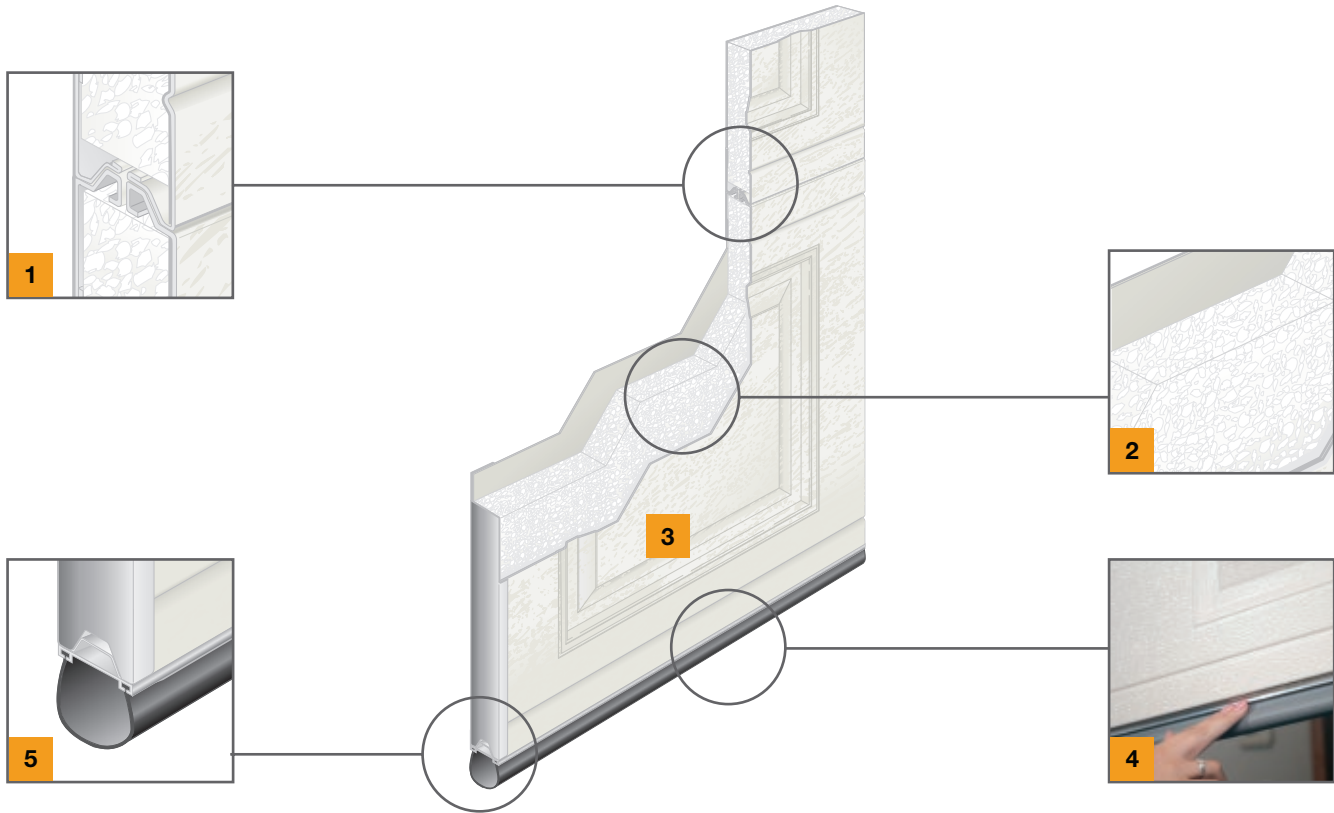

Therma Tech 3400

Panel Features

The Industry Leader in Innovative Door Safety, Durability, and Efficiency

Tongue & Groove Section Joints **1**

Precisely designed thermally broken section joints reduce air infiltration and create weathertight seal.

Sandwich Construction **2**

3-layer steel front and back construction with insulating polystyrene core increases energy savings.

Panel Embossment **3**

Easy to clean woodgrain texture, galvanized and finish painted steel provide years of trouble-free performance and beauty.

Aluminum Retainer **4**

Hörmann minimizes floor corrosion by utilizing an aluminum bottom seal retainer that never rusts and is more durable than brittle plastic retainers.

Bottom Weather Seal **5**

Keeps out wind, rain, debris and other elements for added energy savings.