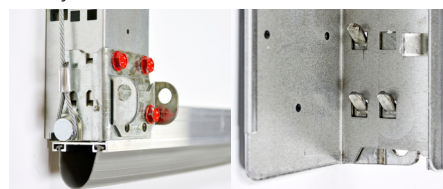

Well-defined Panel Embossments **2**

Easy to clean woodgrain texture, galvanized and finish painted steel provide years of trouble-free performance and beauty.

Bottom Weather Seal **3**

Keeps out wind, rain, debris and other elements for added energy savings.

Medley designs available

Hörmann Innovations

Safety Bottom Fixture

Hörmann garage doors utilize safety fixtures on their bottom sections for added safety for your peace of mind.

Superior and Safe Windows

Hörmann window insert frames are recessed to the panel surface to give your door a cleaner look. Tempered safety glass panes offer extra layer of safety in case of breakage.