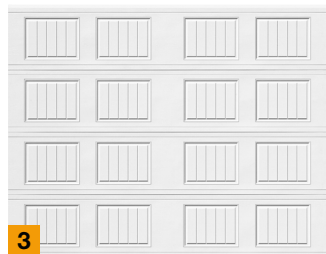

Low Maintenance

Luxury Level

PANEL DESIGN OPTIONS

- 1** Short Raised (Traditional)
- 2** Long Raised (Ranch)
- 3** Country
- 4** Cottage
- 5** Shaker

Precisely Designed Tongue & Groove **1**

Section joints reduce air infiltration and create weather tight seal.