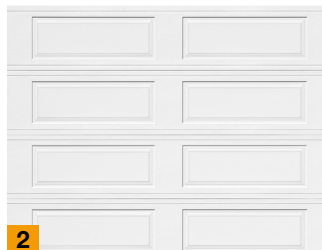

Pro Tech 2500

VALUE

Door: Ltd Lifetime
Hardware: 2 yr
Springs: 3 yr

- **R-7.4** with Insulation
- Steel (25 ga.)
- 2" Sections
- 12 Colors
- 5 Panel Designs
- 26 Window Designs

Thermal Rating

Customizations

Low Maintenance

Luxury Level

PANEL DESIGN OPTIONS

- **1** Short Raised (Traditional)
- **2** Long Raised (Ranch)
- **3** Country
- **4** Cottage
- **5** Shaker

Precisely Designed Tongue & Groove **1**

Section joints reduce air infiltration and create weather tight seal.

Well-defined Panel Embossments **2**

Easy to clean woodgrain texture, galvanized and finish painted steel provide years of trouble-free performance and beauty.

Bottom Weather Seal **3**

Keeps out wind, rain, debris and other elements for added energy savings.

Medley designs available