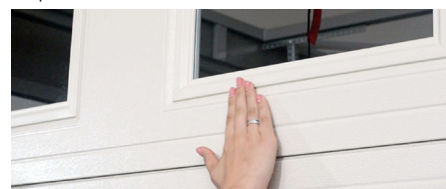

Medley designs available

Hörmann Innovations

Safety Bottom Fixture

Hörmann garage doors utilize safety fixtures on their bottom sections for added safety for your peace of mind.

Superior and Safe Windows

Hörmann window insert frames are recessed to the panel surface to give your door a cleaner look. Tempered safety glass panes offer extra layer of safety in case of breakage.