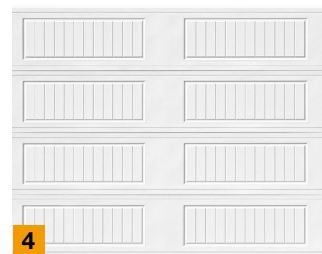

Low Maintenance

Luxury Level

PANEL DESIGN OPTIONS

- 1** Short Raised (Traditional)
- 2** Long Raised (Ranch)
- 3** Country
- 4** Cottage
- 5** Shaker

Precisely Designed Tongue & Groove **1**

Section joints reduce air infiltration and create weather tight seal.