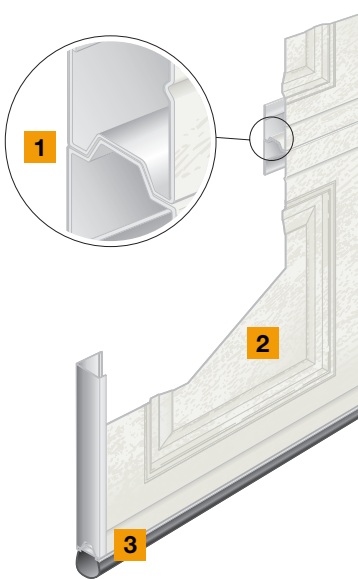

Low Maintenance

Luxury Level

PANEL DESIGN OPTIONS

- 1** Short Raised (Traditional)
- 2** Long Raised (Ranch)
- 3** Country
- 4** Cottage
- 5** Shaker

Precisely Designed Tongue & Groove **1**

Section joints reduce air infiltration and create weather tight seal.