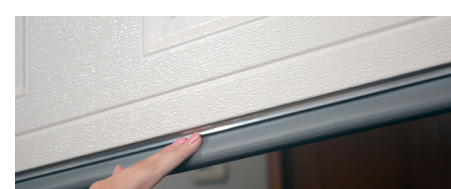

Aluminum Bottom Seal Retainer

Hörmann minimizes floor corrosion by utilizing an aluminum bottom seal retainer that never rusts and is more durable than brittle plastic retainers.