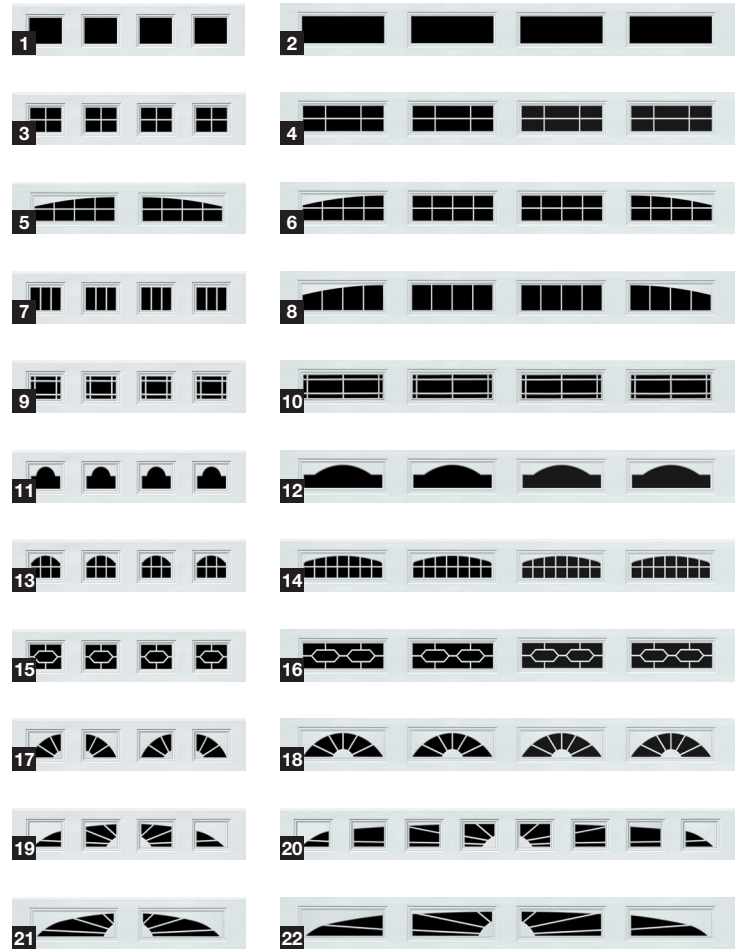

Aluminum Bottom Seal Retainer

Hörmann minimizes floor corrosion by utilizing an aluminum bottom seal retainer that never rusts and is more durable than brittle plastic retainers.

COLOR OPTIONS

1 White	6 Teratone
2 Sandstone	7 Hunter Green
3 Almond	8 Black
4 Desert Tan	9 Golden Oak
5 Brown	10 Medium Oak
Color application method will be at the discretion of the manufacturer.	
	11 Walnut
	12 Rosewood

AVAILABLE FROM:

Part # 27800346

WINDOW DESIGN OPTIONS

Non-insulated glass.

- | | |
|-----------------------------|-----------------------------|
| 1 Standard Short | 2 Standard Long |
| 3 Cross Short | 4 Cross 6 Long |
| 5 Cross Arch | 6 Cross 8 & Cross Arch Long |
| 7 Stockbridge Short | 8 Stockbridge & Arch Long |
| 9 Prairie Short | 10 Prairie Long |
| 11 Cathedral Short | 12 Cathedral Long |
| 13 Cascade Short | 14 Cascade Long |
| 15 Diamond Short | 16 Diamond Long |
| 17 Sherwood Short | 18 Sherwood Long |
| 19 Sunrise Short (4 panels) | 20 Sunrise Short (8 panels) |
| 21 Sunrise Long (2 panels) | 22 Sunrise Long (4 panels) |