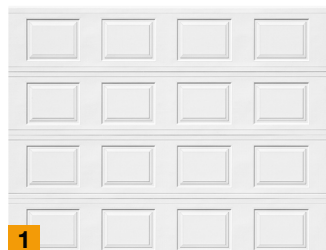

Low Maintenance

Luxury Level

PANEL DESIGN OPTIONS

- 1** Short Raised (Traditional)
- 2** Long Raised (Ranch)
- 3** Country
- 4** Cottage
- 5** Shaker

Precisely Designed Tongue & Groove **1**

Section joints reduce air infiltration and create weather tight seal.

Aluminum Bottom Seal Retainer

Hörmann minimizes floor corrosion by utilizing an aluminum bottom seal retainer that never rusts and is more durable than brittle plastic retainers.

COLOR OPTIONS

1 White	6 Teratone
2 Sandstone	7 Hunter Green
3 Almond	8 Black
4 Desert Tan	9 Golden Oak
5 Brown	10 Medium Oak
Color application method will be at the discretion of the manufacturer.	
	11 Walnut
	12 Rosewood