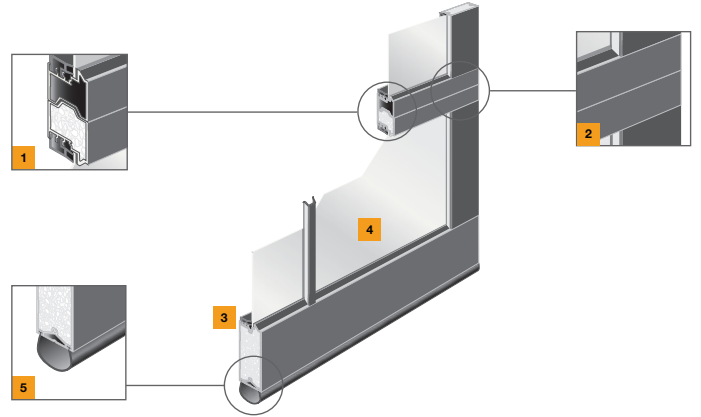

- 1 MC32-SC
- 2 MC33-SC
- 3 MC34-SC
- 4 MC36-SC
- 5 MC41-SC
- 6 MC42-SC
- 7 MC43-SC
- 8 MC44-SC
- 9 MC51-SC
- 10 MC52-SC
- 11 MC53-SC
- 12 MC54-SC
- 13 MC46-SC
- 14 MC56-SC

Panel Design Options (16' x 7')

- 1 MC34-DC
- 2 MC35-DC
- 3 MC36-DC
- 4 MC38-DC
- 5 MC42-DC
- 6 MC44-DC
- 7 MC45-DC
- 8 MC46-DC
- 9 MC48-DC
- 10 MC49-DC
- 11 MC52-DC
- 12 MC54-DC
- 13 MC55-DC
- 14 MC56-DC
- 15 MC58-DC
- 16 MC59-DC

SAFETY, LUXURY & SELECTION

Tongue & Groove Section Joints 1

Precisely designed thermally broken section joints reduce air infiltration and create a weathertight seal.

Anodized Aluminum Frame 2

Frame members are mechanically fastened at joints creating an exceptionally high strength door frame.