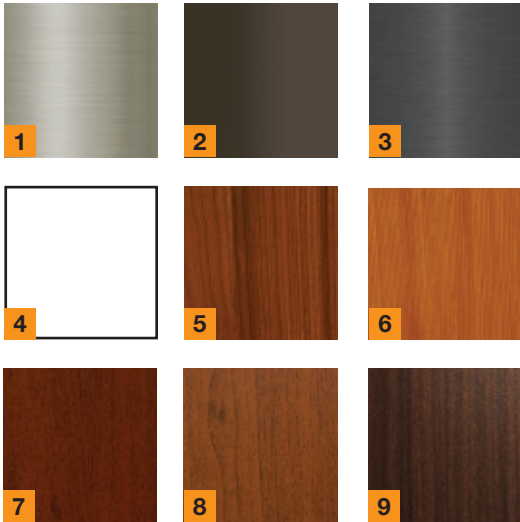

Bottom Weather Seal 5

Keeps out wind, rain, debris and other elements for added energy savings.

COLOR OPTIONS

- 1 Clear Anodized
- 2 Dark Bronze Anodized
- 3 Black Anodized
- 4 White
- 5 Dark Cherry
- 6 Dark Fir
- 7 Mahogany
- 8 Dark Walnut
- 9 Italian Rosewood