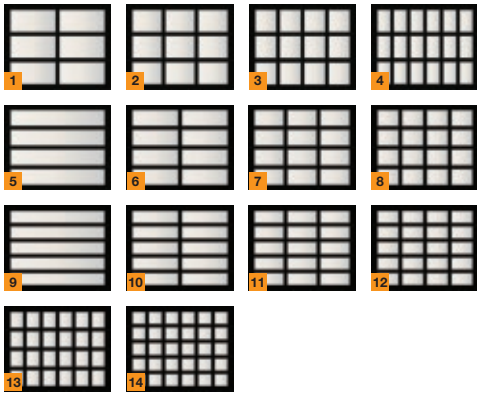

Modern Classic 7500

BEST

Door: Ltd Lifetime
 Hardware: 5 yr
 Springs: 3 yr

- Extruded Aluminum
- 2" Thick Sections
- 9 Finish Colors
- 30 Panel + Window Designs

PANEL DESIGN OPTIONS

Panel Design Options (8' x 7')

- 1 MC32-SC
- 2 MC33-SC
- 3 MC34-SC
- 4 MC36-SC
- 5 MC41-SC
- 6 MC42-SC
- 7 MC43-SC
- 8 MC44-SC
- 9 MC51-SC
- 10 MC52-SC
- 11 MC53-SC
- 12 MC54-SC
- 13 MC46-SC
- 14 MC56-SC

Panel Design Options (16' x 7')