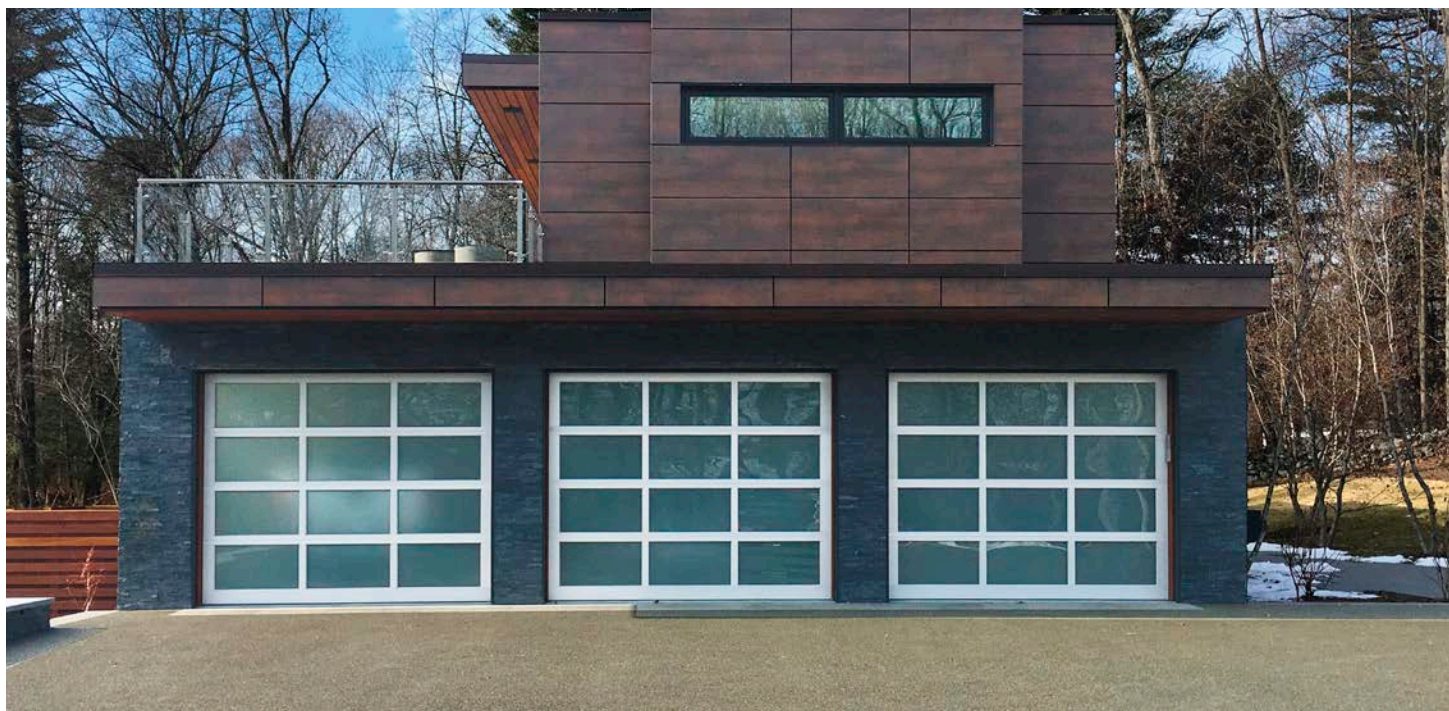

- 1 MC32-SC
- 2 MC33-SC
- 3 MC34-SC
- 4 MC36-SC
- 5 MC41-SC
- 6 MC42-SC
- 7 MC43-SC
- 8 MC44-SC
- 9 MC51-SC
- 10 MC52-SC
- 11 MC53-SC
- 12 MC54-SC
- 13 MC46-SC
- 14 MC56-SC

MC43-SC Clear Anodized Finish with Satin Etch Glass