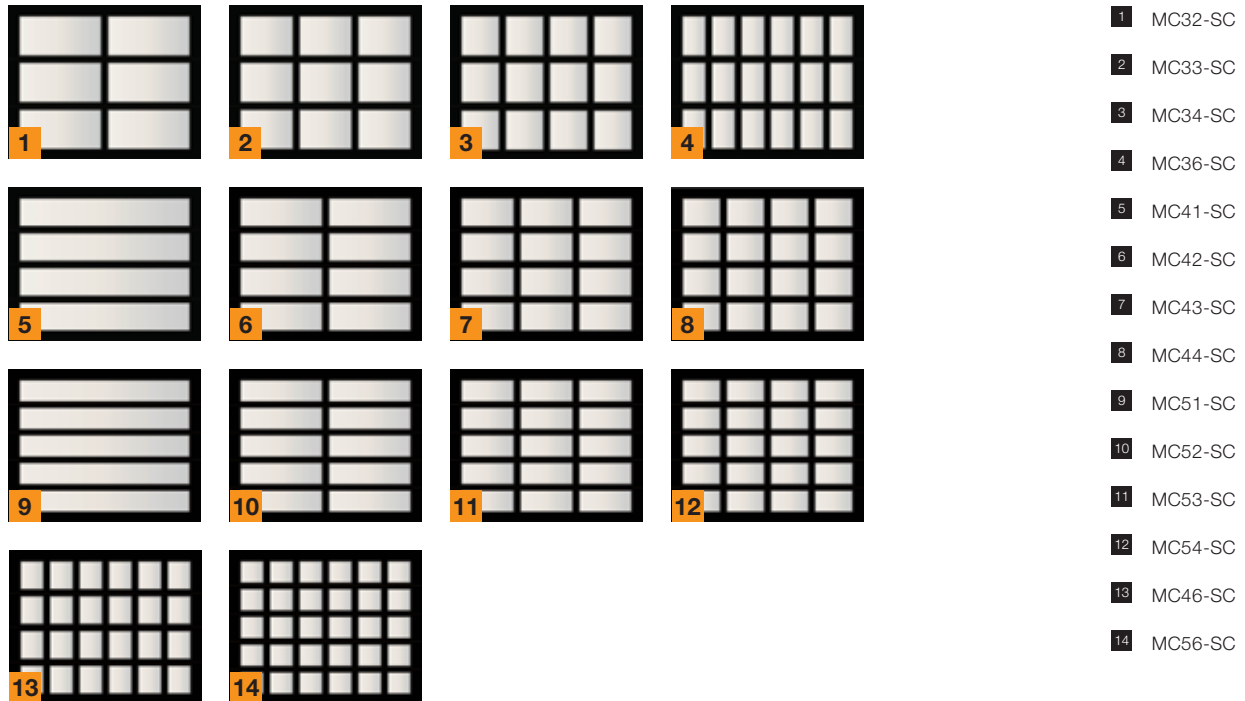

Panel Design Options (8' x 7')

CHOOSE YOUR PANEL DESIGN.

Panels come in a wide range of different styles allowing you to choose the perfect match for the design of your home.

MC43-SC Clear Anodized Finish with Satin Etch Glass