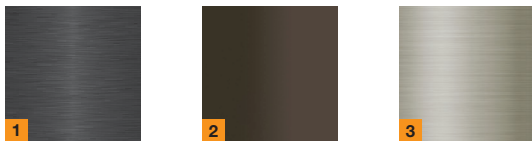

Luma Classic 7400

VALUE

Door: Ltd Lifetime
 Hardware: 1 yr
 Springs: 1 yr

- Extruded Aluminum
- 1½" Thick Sections
- 3 Finish Colors
- 3 Glass Options

Thermal Rating					
Customizations					
Low Maintenance					
Luxury Level					

COLOR OPTIONS

- 1** Anodized Black
- 2** Anodized Dark Bronze
- 3** Anodized Clear

CHOOSE YOUR BEST MATCH.

Panels are available in four standard colors ready for your personal touch to enhance the look of your home.

SAFETY, LUXURY & SELECTION

Whether it's for enclosing outdoor living areas or for a new garage door to complement the architecture of a modern home, the trendsetting Luma Classic 7400 is a crowd pleaser. A true stile-and-rail garage door, the Luma Classic 7400 is 1-1/2" thick and made with an all-aluminum construction; frame members are mechanically fastened at joints for an exceptionally high strength door frame. Precisely designed section joints with compressible gaskets reduce air infiltration and create a weathertight seal.