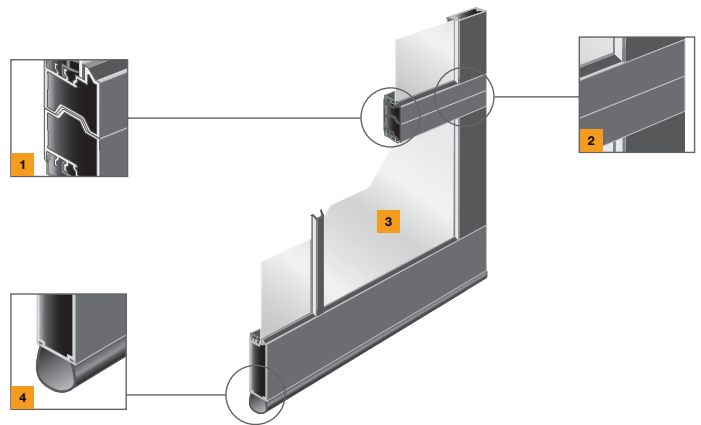

SAFETY, LUXURY & SELECTION

Whether it's for enclosing outdoor living areas or for a new garage door to complement the architecture of a modern home, the trendsetting Luma Classic 7400 is a crowd pleaser. A true stile-and-rail garage door, the Luma Classic 7400 is 1-1/2" thick and made with an all-aluminum construction; frame members are mechanically fastened at joints for an exceptionally high strength door frame. Precisely designed section joints with compressible gaskets reduce air infiltration and create a weathertight seal.

Tongue & Groove Section Joints **1**

Precisely designed section joints with compressible gasket reduce air infiltration and create weathertight seal.

Anodized Aluminum Frame **2**

Frame members are mechanically fastened at joints creating an exceptionally high strength door frame.