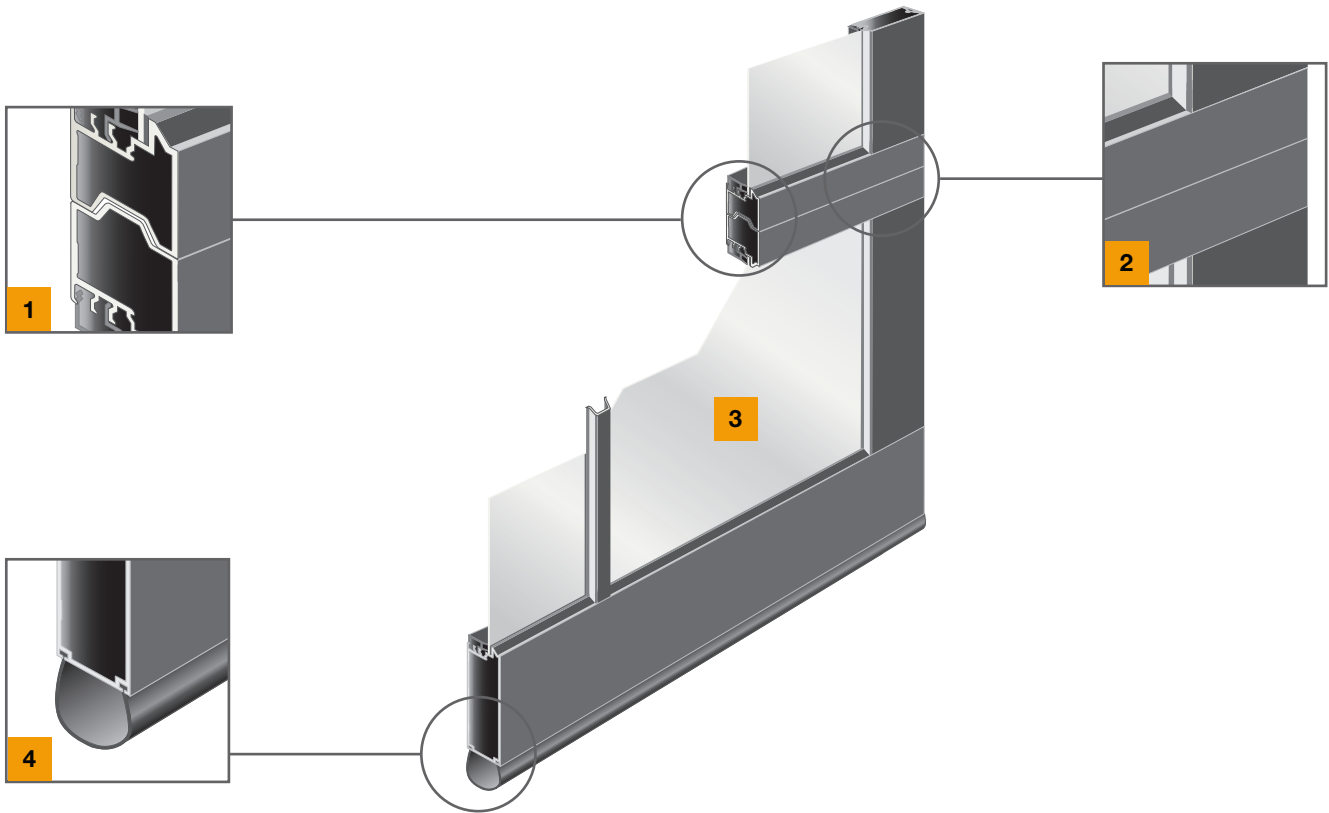

Luma Classic 7400

Panel Features

The Industry Leader in Innovative Door Safety, Luxury, and Selection

Tongue & Groove Section Joints **1**

Precisely designed section joints with compressible gasket reduce air infiltration and create weather tight seal.