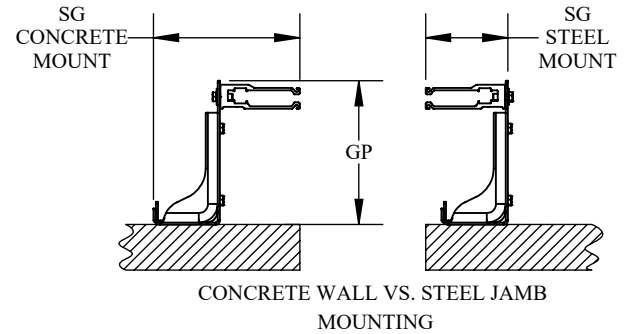

DOOR DIMENSIONS		
OW	OPENING WIDTH	
OH	OPENING HEIGHT	
SL	SIDEROOM LEFT	10.5"
SR	SIDEROOM RIGHT	10.5"
SO	SIDEROOM OPERATOR	13"
SG	SIDEROOM GUIDE (CONCRETE/STEEL)	9.25 / 5.25"
H	HEADROOM	44"
HO	HEADROOM OPERATOR	41"
P	PROJECTION HEADER (O.H > 17' 0" / O.H. <= 17' 0")	34.5"
PO	PROJECTION OPERATOR	39.125"
GP	GUIDE PROJECTION
PP	PROJECTION PHOTOCELL (OPTIONAL)	16.5"
W1xH1xD1	CONTROL PANEL	20"Wx24"Hx8"D
W2xH2xD2	TRANSFORMER	
OPTIONAL HOOD DIMENSIONS		
SLH	SIDEROOM LEFT HOOD	18"
SRH	SIDEROOM RIGHT HOOD	13"
HH	HEADROOM HOOD	49"
PH	PROJECTION HOOD	42.5"

Jamb Mount Windbar Selected,
Mfg Door Height of 17' 7"
Exterior Mount On Exterior Wall
LEFT HAND DOOR SHOWN

HORMANN

DRAWING NUMBER: D-

DOOR MODEL: HDSD_3050

END USER:

DEALER:

DOOR SIZE:

DW REFERENCE: