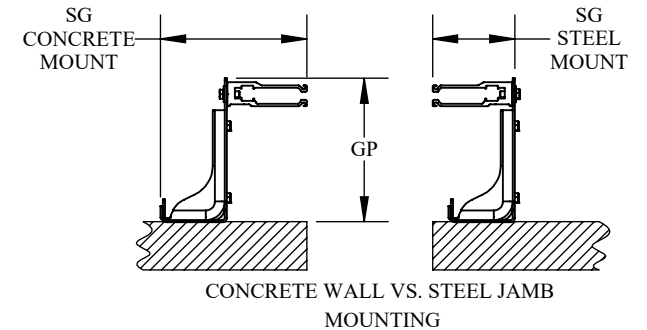

DOOR DIMENSIONS		
OW	OPENING WIDTH	
OH	OPENING HEIGHT	
SL	SIDEROOM LEFT	10.5"
SR	SIDEROOM RIGHT	10.5"
SO	SIDEROOM OPERATOR	10"
SG	SIDEROOM GUIDE (CONCRETE/STEEL)	9.25 / 5.25"
H	HEADROOM	32.5"
HO	HEADROOM OPERATOR	35.5"
P	PROJECTION HEADER (O.H > 17' 0" / O.H. <= 17' 0")	34.5"
PO	PROJECTION OPERATOR	42.75"
GP	GUIDE PROJECTION	....
PP	PROJECTION PHOTOCCELL (OPTIONAL)	16.5"
W1xH1xD1	CONTROL PANEL	n/a
W2xH2xD2	TRANSFORMER	
OPTIONAL HOOD DIMENSIONS		
SLH	SIDEROOM LEFT HOOD	14"
SRH	SIDEROOM RIGHT HOOD	13"
HH	HEADROOM HOOD	....
PH	PROJECTION HOOD	46.5"

Interior Mount On External Wall  
LEFT HAND DOOR SHOWN

**HORMANN**

DRAWING NUMBER: D-600-0159

DOOR MODEL: HDSD\_3020

END USER:

DEALER:

DOOR SIZE:

DW REFERENCE: