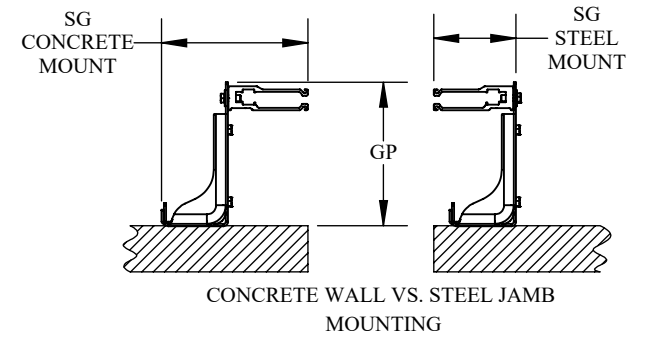

DOOR DIMENSIONS		
OW	OPENING WIDTH	
OH	OPENING HEIGHT	
SL	SIDEROOM LEFT	6.25"
SR	SIDEROOM RIGHT	6.25"
SO	SIDEROOM OPERATOR	13.375"
SG	SIDEROOM GUIDE (CONCRETE/STEEL)	9.25 / 5.25"
H	HEADROOM	20"
HO	HEADROOM OPERATOR	20"
P	PROJECTION HEADER	20.5"
PO	PROJECTION OPERATOR	22.5"
GP	GUIDE PROJECTION	9"
PP	PROJECTION PHOTOCCELL (OPTIONAL)	18"
W1xH1xD1	CONTROL PANEL	12"Wx16"Hx8"D
W2xH2xD2	TRANSFORMER	
OPTIONAL HOOD DIMENSIONS		
SLH	SIDEROOM LEFT HOOD	18"
SRH	SIDEROOM RIGHT HOOD	6.25"
HH	HEADROOM HOOD	20"
PH	PROJECTION HOOD	24"

CONCRETE WALL VS. STEEL JAMB MOUNTING

Interior Mount On External Wall
LEFT HAND DOOR SHOWN

HORMANN
DRAWING NUMBER: D-600-0161
DOOR MODEL: HDHD_2565
END USER:
DEALER:
DOOR SIZE:
DW REFERENCE:
SERIAL #: