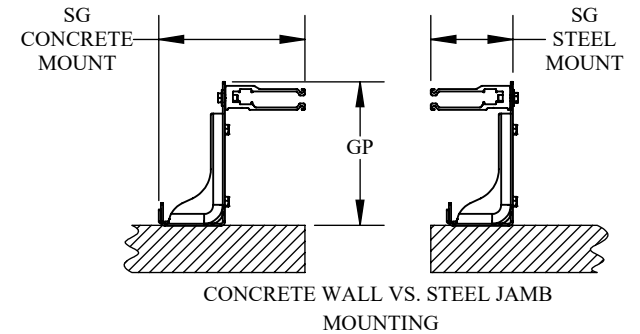

DOOR DIMENSIONS		
OW	OPENING WIDTH	
OH	OPENING HEIGHT	
SL	SIDEROOM LEFT	6.25"
SR	SIDEROOM RIGHT	6.25"
SO	SIDEROOM OPERATOR	13.5"
SG	SIDEROOM GUIDE (CONCRETE/STEEL)	9.25 / 5.25"
H	HEADROOM	39.5"
HO	HEADROOM OPERATOR	37"
P	PROJECTION HEADER (O.H > 17' 0" / O.H. <= 17' 0")	20.75 / 19.5"
PO	PROJECTION OPERATOR	21.25"
GP	GUIDE PROJECTION	9"
PP	PROJECTION PHOTOCCELL (OPTIONAL)	18"
W1xH1xD1	CONTROL PANEL	12"Wx16"Hx8"D
W2xH2xD2	TRANSFORMER	
OPTIONAL HOOD DIMENSIONS		
SLH	SIDEROOM LEFT HOOD	18"
SRH	SIDEROOM RIGHT HOOD	9.25"
HH	HEADROOM HOOD	39.5"
PH	PROJECTION HOOD	24"

Jamb Mount Windbar Selected,
Mfg Door Height of 14' 10"
Interior Mount On External Wall
LEFT HAND DOOR SHOWN

HORMANN

DRAWING NUMBER: D-600-0156

DOOR MODEL: HDDD_3065

END USER:

DEALER:

DOOR SIZE:

DW REFERENCE: