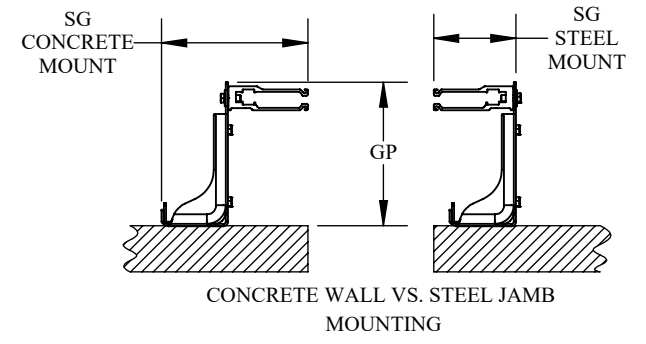

DOOR DIMENSIONS		
OW	OPENING WIDTH	
OH	OPENING HEIGHT	
SL	SIDEROOM LEFT	6.25"
SR	SIDEROOM RIGHT	6.25"
SO	SIDEROOM OPERATOR	13.375"
SG	SIDEROOM GUIDE (CONCRETE/STEEL)	9.25 / 5.25"
H	HEADROOM	20"
HO	HEADROOM OPERATOR	20"
P	PROJECTION HEADER	20.5"
PO	PROJECTION OPERATOR	22.5"
GP	GUIDE PROJECTION	9"
PP	PROJECTION PHOTOCCELL (OPTIONAL)	18"
W1xH1xD1	CONTROL PANEL	12"Wx16"Hx8"D
W2xH2xD2	TRANSFORMER	
OPTIONAL HOOD DIMENSIONS		
SLH	SIDEROOM LEFT HOOD	18"
SRH	SIDEROOM RIGHT HOOD	6.25"
HH	HEADROOM HOOD	20"
PH	PROJECTION HOOD	24"

Interior Mount On External Wall  
LEFT HAND DOOR SHOWN

<b>HORMANN</b>
DRAWING NUMBER: D-600-0161
DOOR MODEL: HDDD_2555
END USER:
DEALER:
DOOR SIZE:
DW REFERENCE:
SERIAL #: