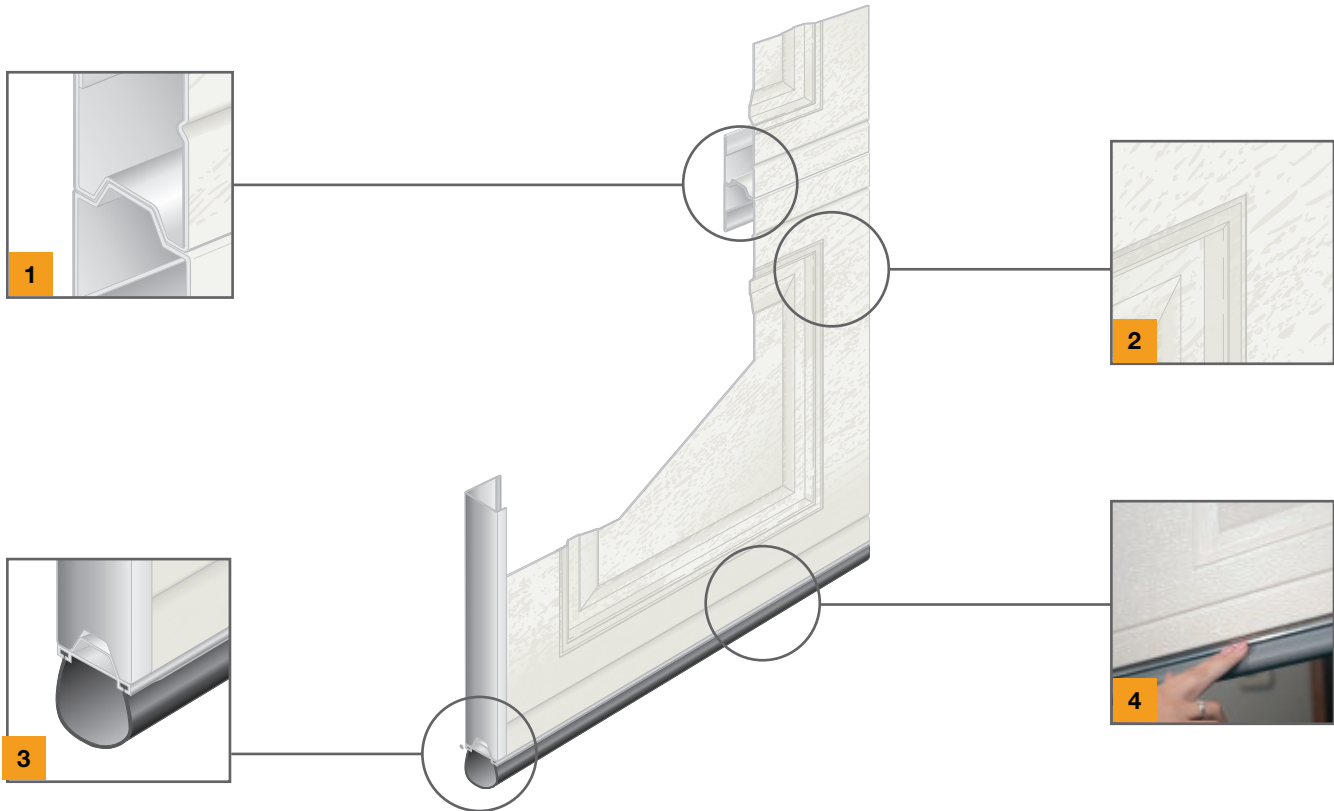

Hardware: 2 yr

Springs: 3 yr

- R-7.4 with Opt. Insulation
- Steel (25 ga.)
- 2" Section Thickness
- 12 Colors
- 5 Panel Designs
- 26 Window Designs

Section Detail

SECTION DETAIL Pro Tech panels are produced in a woodgrain texture exterior face. All doors are customizable with 26 window designs and include clear annealed glass.

Pro Tech 2500

Panel Features

The Industry Leader in Innovative Door Safety, Economy, and Selection

Tongue & Groove Section Joints

1

Precisely designed section joints reduce air infiltration and create weathertight seal.

Panel Embossment

2

Easy to clean woodgrain texture, galvanized and finish painted steel provide years of trouble-free performance and beauty.

Bottom Weather Seal

3

Keeps out wind, rain, debris and other elements for added energy savings.