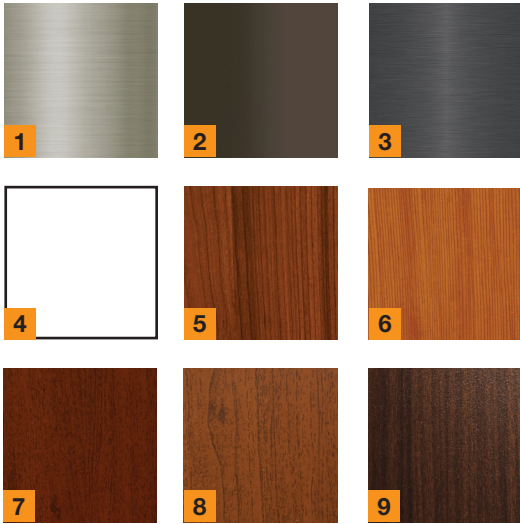

Bottom Weather Seal 5

Keeps out wind, rain, debris and other elements for added energy savings.

COLOR OPTIONS

- 1 Clear Anodized
- 2 Dark Bronze Anodized
- 3 Black Anodized
- 4 White
- 5 Dark Cherry
- 6 Dark Fir
- 7 Mahogany
- 8 Dark Walnut
- 9 Italian Rosewood