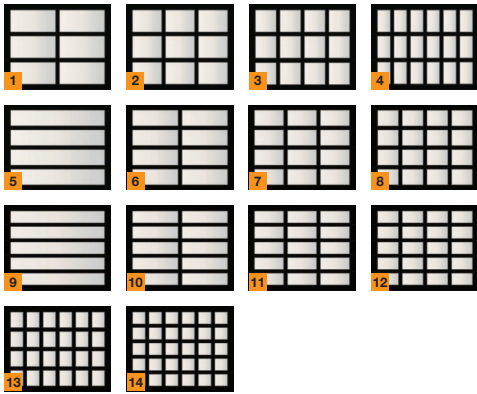

Modern Classic 7500

BEST

Door: Ltd Lifetime
 Hardware: 5 yr
 Springs: 3 yr

- Extruded Aluminum
- 2" Thick Sections
- 9 Finish Colors
- 30 Panel + Window Designs

PANEL DESIGN OPTIONS

Panel Design Options (8' x 7')

- 1 MC32-SC
- 2 MC33-SC
- 3 MC34-SC
- 4 MC36-SC
- 5 MC41-SC
- 6 MC42-SC
- 7 MC43-SC
- 8 MC44-SC
- 9 MC51-SC
- 10 MC52-SC
- 11 MC53-SC
- 12 MC54-SC
- 13 MC46-SC
- 14 MC56-SC

Panel Design Options (16' x 7')