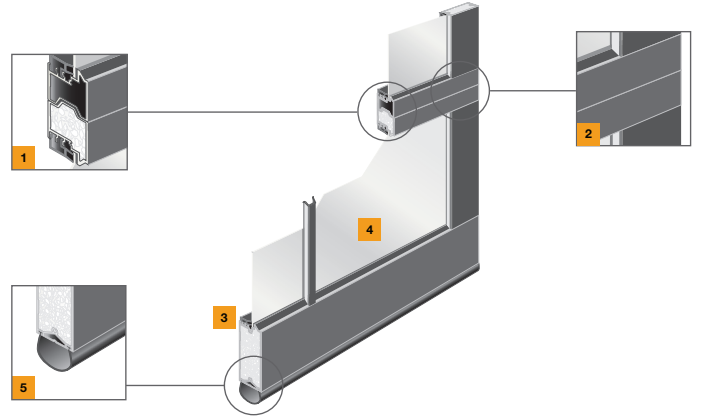

- 1 MC32-SC
- 2 MC33-SC
- 3 MC34-SC
- 4 MC36-SC
- 5 MC41-SC
- 6 MC42-SC
- 7 MC43-SC
- 8 MC44-SC
- 9 MC51-SC
- 10 MC52-SC
- 11 MC53-SC
- 12 MC54-SC
- 13 MC46-SC
- 14 MC56-SC

Panel Design Options (16' x 7')

- 1 MC34-DC
- 2 MC35-DC
- 3 MC36-DC
- 4 MC38-DC
- 5 MC42-DC
- 6 MC44-DC
- 7 MC45-DC
- 8 MC46-DC
- 9 MC48-DC
- 10 MC49-DC
- 11 MC52-DC
- 12 MC54-DC
- 13 MC55-DC
- 14 MC56-DC
- 15 MC58-DC
- 16 MC59-DC

SAFETY, LUXURY & SELECTION

Tongue & Groove Section Joints 1

Precisely designed thermally broken section joints reduce air infiltration and create a weathertight seal.

Anodized Aluminum Frame 2

Frame members are mechanically fastened at joints creating an exceptionally high strength door frame.