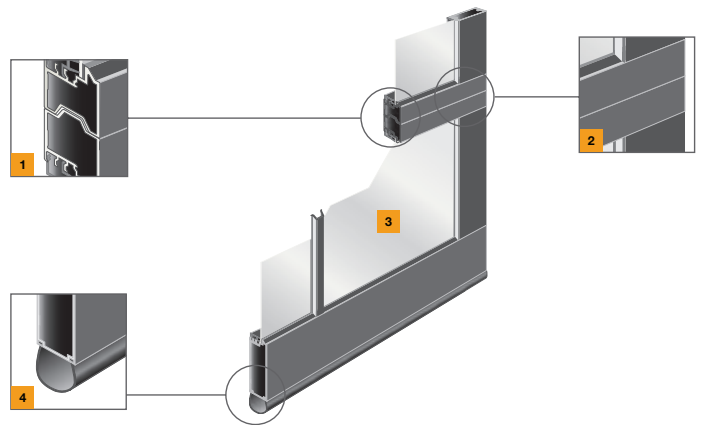

SAFETY, LUXURY & SELECTION

Whether it's for enclosing outdoor living areas or for a new garage door to complement the architecture of a modern home, the trendsetting Luma Classic 7400 is a crowd pleaser. A true stile-and-rail garage door, the Luma Classic 7400 is 1-1/2" thick and made with an all-aluminum construction; frame members are mechanically fastened at joints for an exceptionally high strength door frame. Precisely designed section joints with compressible gaskets reduce air infiltration and create a weathertight seal.

Tongue & Groove Section Joints **1**

Precisely designed section joints with compressible gasket reduce air infiltration and create weathertight seal.

Anodized Aluminum Frame **2**

Frame members are mechanically fastened at joints creating an exceptionally high strength door frame.