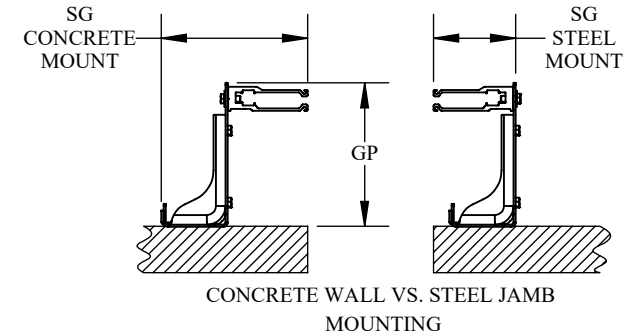

DOOR DIMENSIONS		
OW	OPENING WIDTH	
OH	OPENING HEIGHT	
SL	SIDEROOM LEFT	10.5"
SR	SIDEROOM RIGHT	10.5"
SO	SIDEROOM OPERATOR	9.5"
SG	SIDEROOM GUIDE (CONCRETE/STEEL)	9.25 / 5.25"
H	HEADROOM	32.5"
HO	HEADROOM OPERATOR	32.5"
P	PROJECTION HEADER	34.5"
PO	PROJECTION OPERATOR	32.5 / 31.25"
GP	GUIDE PROJECTION	9"
OPTIONAL HOOD DIMENSIONS		
SLH	SIDEROOM LEFT HOOD	14"
SRH	SIDEROOM RIGHT HOOD	13"
HH	HEADROOM HOOD	37.5"
PH	PROJECTION HOOD	46.5"

Interior Mount On External Wall
LEFT HAND DOOR SHOWN

HORMANN
DRAWING NUMBER: D-600-0160
DOOR MODEL: HDM_1500
END USER:
DEALER:
DOOR SIZE:
DW REFERENCE:
SERIAL #: