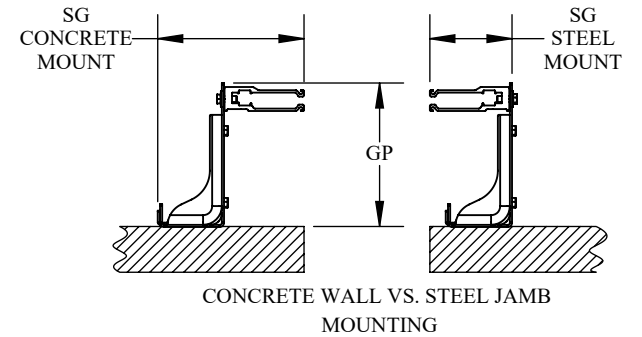

DOOR DIMENSIONS		
OW	OPENING WIDTH	
OH	OPENING HEIGHT	
SL	SIDEROOM LEFT	6.25"
SR	SIDEROOM RIGHT	6.25"
SO	SIDEROOM OPERATOR	9.25"
SG	SIDEROOM GUIDE (CONCRETE/STEEL)	9.25" / 5.25"
H	HEADROOM	20"
HO	HEADROOM OPERATOR	14"
P	PROJECTION HEADER	20.5"
PO	PROJECTION OPERATOR	16"
GP	GUIDE PROJECTION	9"
OPTIONAL HOOD DIMENSIONS		
SLH	SIDEROOM LEFT HOOD	13"
SRH	SIDEROOM RIGHT HOOD	13"
HH	HEADROOM HOOD	20"
PH	PROJECTION HOOD	20.5"

RIGHT HAND DOOR SHOWN

**HORMANN**

DRAWING NUMBER: D-600-0198

DOOR MODEL: HDM\_1000

END USER:

DEALER:

DOOR SIZE:

DW REFERENCE: