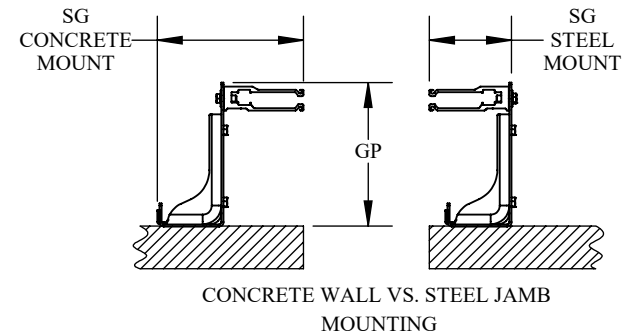

DOOR DIMENSIONS		
OW	OPENING WIDTH	
OH	OPENING HEIGHT	
SL	SIDEROOM LEFT	10.5"
SR	SIDEROOM RIGHT	9"
SO	SIDEROOM OPERATOR	13"
SG	SIDEROOM GUIDE (CONCRETE/STEEL)	9.25 / 5.25"
H	HEADROOM	32.5"
HO	HEADROOM OPERATOR	29.5"
P	PROJECTION HEADER (O.H. > 17' 0" / O.H. <= 17' 0")	24"
PO	PROJECTION OPERATOR	39.125"
GP	GUIDE PROJECTION	9"
PP	PROJECTION PHOTOCELL (OPTIONAL)	16.5"
W1xH1xD1	CONTROL PANEL	20"Wx24"Hx8"D
W2xH2xD2	TRANSFORMER	
OPTIONAL HOOD DIMENSIONS		
SLH	SIDEROOM LEFT HOOD	18"
SRH	SIDEROOM RIGHT HOOD	12"
HH	HEADROOM HOOD	37.5"
PH	PROJECTION HOOD	42.5"

Exterior Mount On Exterior Wall
LEFT HAND DOOR SHOWN

HORMANN

DRAWING NUMBER: D-600-0157

DOOR MODEL: HDCD_3025

END USER:

DEALER:

DOOR SIZE:

DW REFERENCE: