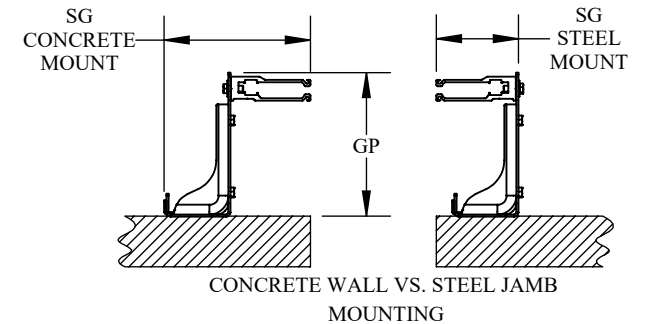

DOOR DIMENSIONS		
OW	OPENING WIDTH	
OH	OPENING HEIGHT	
SL	SIDEROOM LEFT	9"
SR	SIDEROOM RIGHT	10"
SO	SIDEROOM OPERATOR	13"
SG	SIDEROOM GUIDE (CONCRETE/STEEL)	9.25 / 5.25"
H	HEADROOM	13"
HO	HEADROOM OPERATOR	13"
P	PROJECTION HEADER (O.H > 17' 0" / O.H. <= 17' 0")	21"
PO	PROJECTION OPERATOR	36"
GP	GUIDE PROJECTION	9"
PP	PROJECTION PHOTOCCELL (OPTIONAL)	16.5"
W1xH1xD1	CONTROL PANEL	16"Wx24"Hx8"D
W2xH2xD2	TRANSFORMER	
OPTIONAL HOOD DIMENSIONS		
SLH	SIDEROOM LEFT HOOD	12.75"
SRH	SIDEROOM RIGHT HOOD	17"
HH	HEADROOM HOOD	13"
PH	PROJECTION HOOD	38"

Interior Mount On External Wall
RIGHT HAND DOOR SHOWN

HORMANN

DRAWING NUMBER: D-600-0196

DOOR MODEL: HDCD_2530

END USER:

DEALER:

DOOR SIZE:

DW REFERENCE: